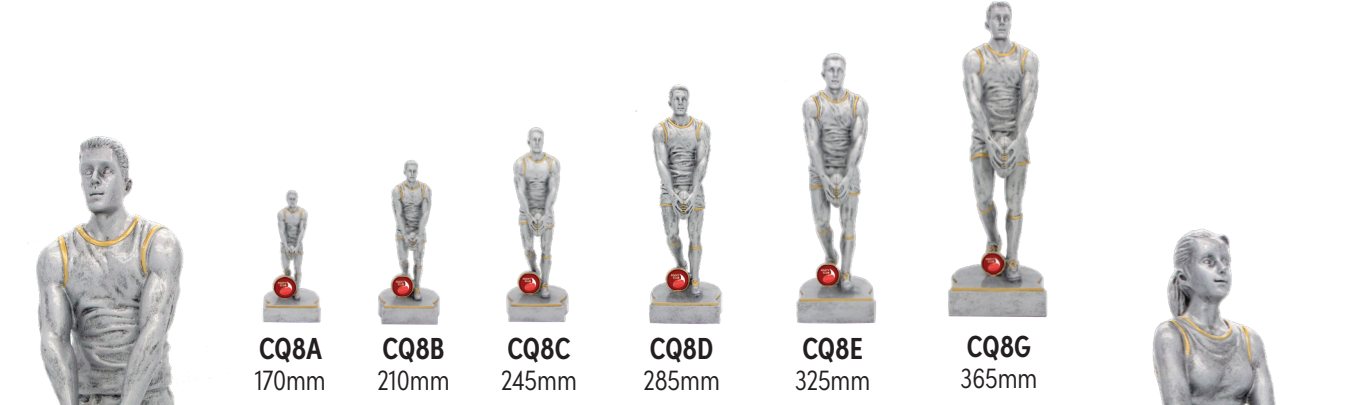

**PR8K**  
205mm

**PR8L**  
245mm

**PR8M**  
285mm

**PR8P**  
325mm

■ Female Resin

For full range of trophies, please visit [www.austrophy.com.au](http://www.austrophy.com.au). All centres and plastics are interchangeable.

**CQ8A** 170mm    **CQ8B** 210mm    **CQ8C** 245mm    **CQ8D** 285mm    **CQ8E** 325mm    **CQ8G** 365mm

Male Resin ■

**[CONQUEST]  
SERIES**

**CQ8J** 170mm    **CQ8K** 210mm    **CQ8L** 245mm    **CQ8M** 285mm    **CQ8N** 325mm    **CQ8P** 365mm