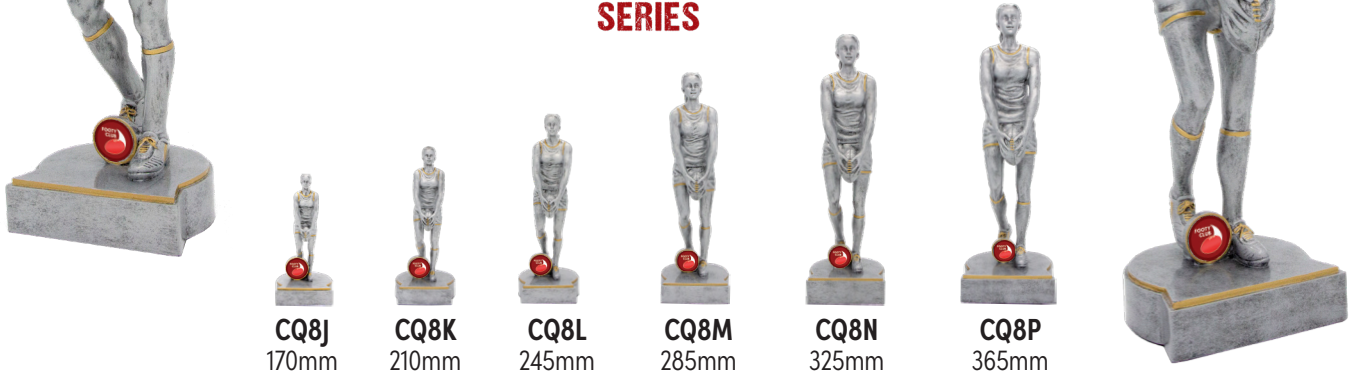

★ STAR SERIES ★

**SG8A**  
190mm

**SG8B**  
225mm

**SG8C**  
260mm

**SG8D**  
300mm

Aussie Rules Resin ■

Individually Gift Boxed ■  
8AT200101 25mm Holder

**PR8K**  
205mm

**PR8L**  
245mm

**PR8M**  
285mm

**PR8P**  
325mm

■ Female Resin

For full range of trophies, please visit [www.austrophy.com.au](http://www.austrophy.com.au). All centres and plastics are interchangeable.

**CQ8A** 170mm    **CQ8B** 210mm    **CQ8C** 245mm    **CQ8D** 285mm    **CQ8E** 325mm    **CQ8G** 365mm

Male Resin ■

**[CONQUEST]  
SERIES**

**CQ8J** 170mm    **CQ8K** 210mm    **CQ8L** 245mm    **CQ8M** 285mm    **CQ8N** 325mm    **CQ8P** 365mm

Female Resin ■

**8AT200201** 135mm    **8AT200202** 150mm    **8AT200203** 175mm

Generic Holder ■

Football Stand ■

**FS** 160mm

\*\*Ball not included\*\*

**8AT200204** 200mm    **8AT200205** 225mm    **8AT200206** 250mm    **8AT200207** 275mm    **8AT200208** 300mm