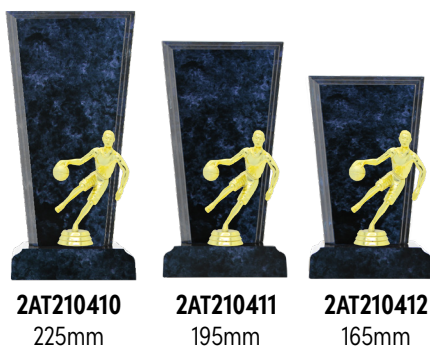

BLACK

BLUE

PURPLE

KM

BM

PM

AVAILABLE IN THE ABOVE COLOURS

MALE