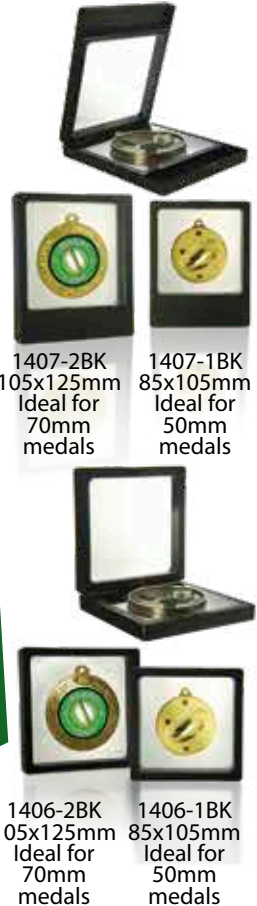

- 300mm R21-3129
- 312mm R21-3130
- 332mm R21-3131
- 350mm R21-3132

LAZER CONE CUPS

MEDALS, MEDAL CASES & RIBBONS

**MAGIC MEDAL CASES**  
Transparent membrane secures medal in place suspending it within the frame of the box.