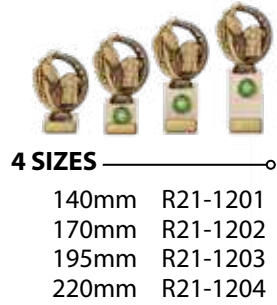

BRONZE ALPHA
CLICK-CONNECT
FIGURINES ON
MARBLE

1. **4 SIZES**
2. 140mm R21-1201
   - 170mm R21-1202
   - 195mm R21-1203
   - 220mm R21-1204